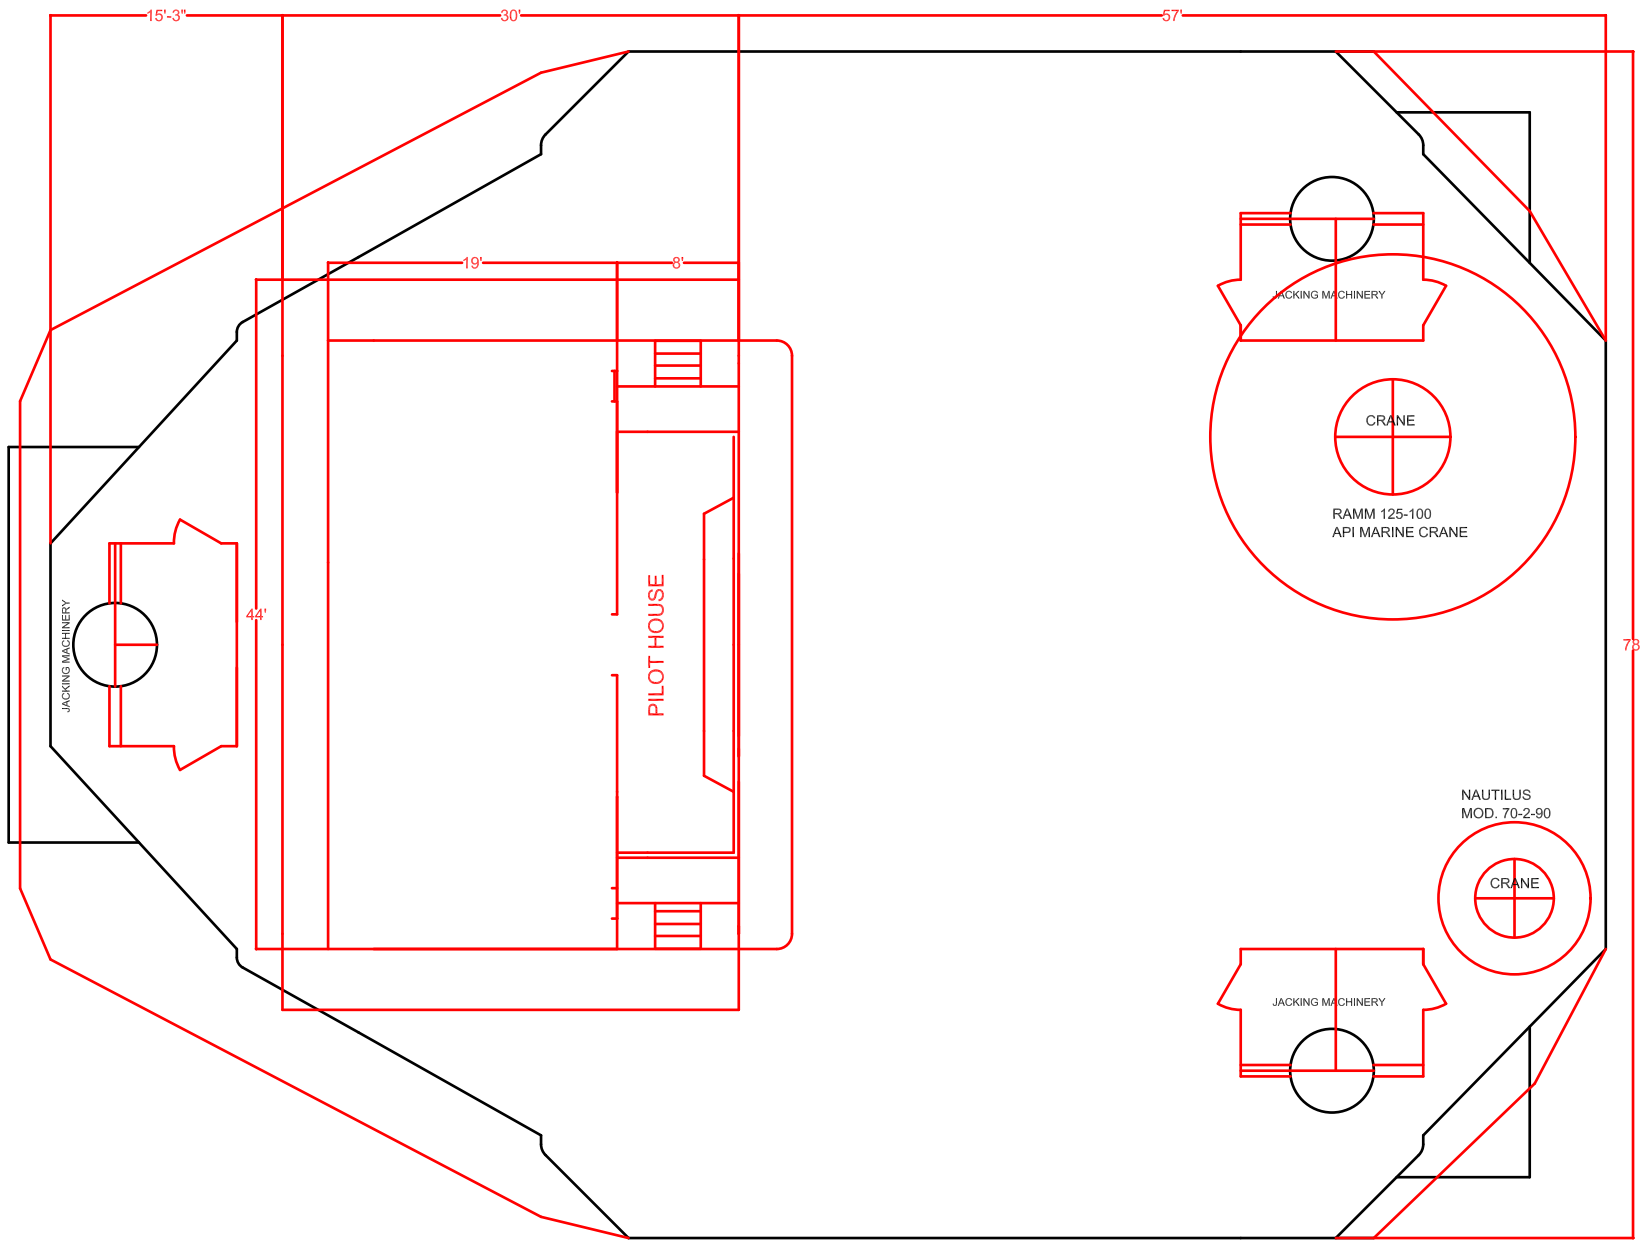

THE GRAND LTD.	
L/B "TRINITY"	
ELEVATION FOOTPRINT	
HR	RD, MFC
NO F-01-001	

THE GRAND LTD.		
L/B "TRINITY"		
PLAN FOOTPRINT		
NTS	BY GAH	7/8/08
	NO. F-01-002	